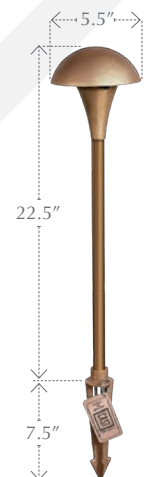

Features:

- ▶ Solid bronze hat, vase and stake
- ▶ Heavy-gauge copper stem
- ▶ Optional sprinkler guard
- ▶ Pre-wired with 25' tin-coated No-Ox® marine grade wire
- ▶ High-temp socket
- ▶ Includes Fixture Record Tag
- ▶ Spider Splice® ready

Uses:

Suitable for lighting walkways, planting beds, and other areas.

Construction:

Solid bronze hat, vase and stake; heavy-gauge copper stem; 25' tin-coated #16-2 No-Ox® marine-grade wire; Optional solid bronze and borosilicate sprinkler guard (CSPRS).

For more info on bronze:

www.cast-lighting.com/art-bronze.html

Warranty:

Lifetime warranty on all components.
No warranty on incandescent lamp.
4-year warranty on LED lamp.

Dimensions:

22" tall x 5.5" wide
Stake: 8.5"

Lamp Specifications:

CMU1CB: 12v Wedge Base Krypton (25w max.) (included).

CMU1LED1: CAST Dynasty® 1156 LED (included)

Listing:

U.L 1838 Listed Low Voltage Luminaire for wet locations

CMU1CB
CMU1LED1