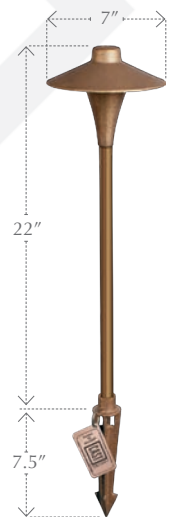

Features:

- ▶ Solid bronze hat, vase and stake
- ▶ Heavy-gauge copper stem
- ▶ Optional sprinkler guard
- ▶ Pre-wired with 25' tin-coated No-Ox® marine grade wire
- ▶ High-temp socket
- ▶ Includes Fixture Record Tag
- ▶ Spider Splice® ready

Uses:

Suitable for lighting walkways, planting beds, and other areas.

Construction:

Solid bronze hat, vase and stake; heavy-gauge copper stem; 25' tin-coated #16-2 No-Ox® marine-grade wire; Optional solid bronze and borosilicate sprinkler guard (CSPRS).

For more info on bronze:

www.cast-lighting.com/art-bronze.html

Warranty:

Lifetime warranty on all components.
No warranty on incandescent lamp.
4-year warranty on LED lamp.

Dimensions:

22" tall x 7" wide
Stake: 8.5"

Lamp Specifications:

CCH1CB: 12v Wedge Base Krypton (25w max.) (included).

CCH1LED1: CAST Dynasty® 1156 LED (included)

Listing:

U.L 1838 Listed Low Voltage Luminaire for wet locations

CCH1CB
CCH1LED1